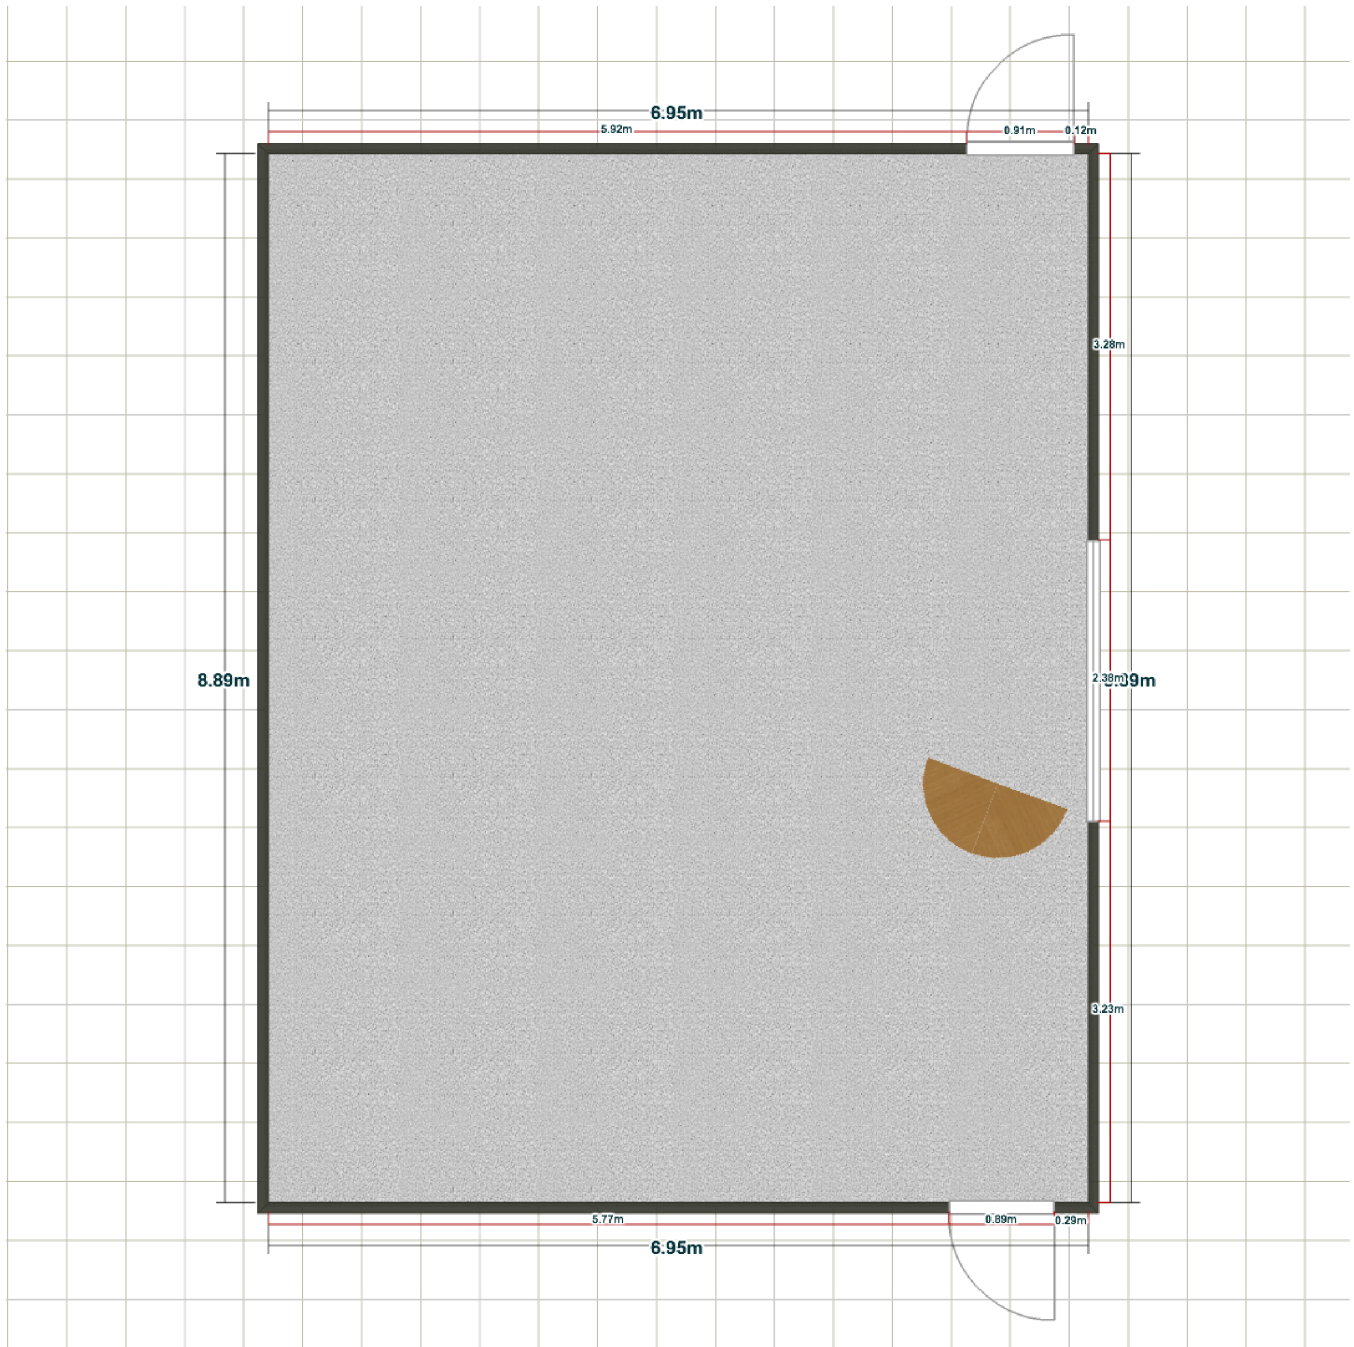

# Atkinson Gallery - 2D - Metric

Please note: Desk can be moved. Walls are 2,74m high.